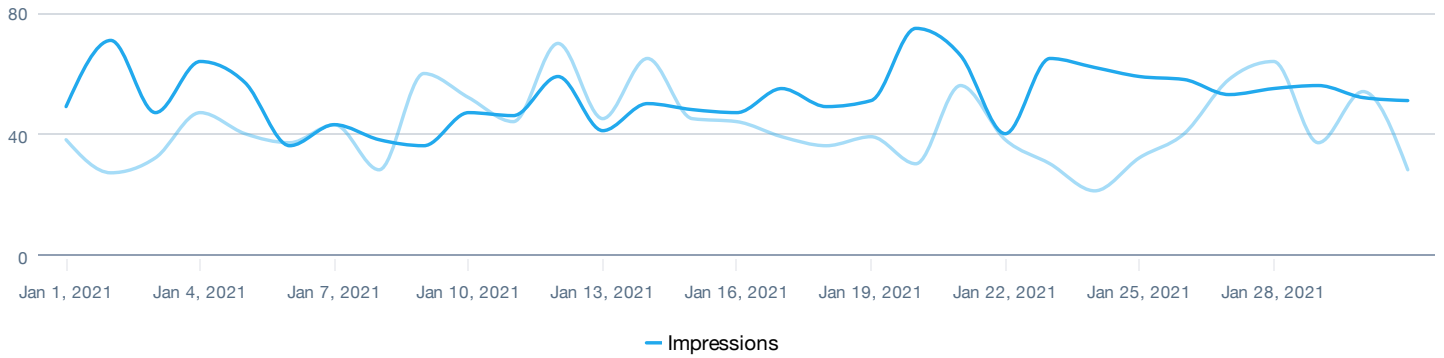

Jan 1 - 31, 2021 compared to Dec 1 - 31, 2020

**SESSIONS**  
PAST 1 MONTH: HUNEWILL RANCH - ALL WEB SITE DATA

Jan 1 - 31, 2021 compared to Dec 1 - 31, 2020

 **IMPRESSIONS BY DAY**  
WWW.HUNEWILLRANCH.COM/

Jan 1 - 31, 2021 compared to Dec 1 - 31, 2020

 **REFERRERS**  
HUNEWILL RANCH - ALL WEB SITE DATA

Jan 1 - 31, 2021    Dec 1 - 31, 2020

Referrer	Sessions	% new sessions	Users	Pageviews	Pages / session	Avg. session duration	Bounce rate
google	673	87.96%	626	878	1.3	1m 8s	76.37%
	596	82.05%	521	767	1.29	58s	79.53%
	↑ 12.9%	↑ 7.2%	↑ 20.2%	↑ 14.5%	↑ 1.4%	↑ 16.2%	↓ -4.0%
(direct)	468	83.55%	399	554	1.18	40s	86.32%
	369	86.72%	328	429	1.16	35s	87.26%
	↑ 26.8%	↓ -3.7%	↑ 21.6%	↑ 29.1%	↑ 1.8%	↑ 13.3%	↓ -1.1%
duderanch.org	223	91.93%	212	320	1.43	1m 9s	67.71%
	152	88.82%	137	217	1.43	1m 14s	66.45%
	↑ 46.7%	↑ 3.5%	↑ 54.7%	↑ 47.5%	↑ 0.5%	↓ -6.0%	↑ 1.9%
bing	43	86.05%	41	53	1.23	1m 12s	79.07%
	25	68%	20	28	1.12	15s	96%
	↑ 72.0%	↑ 26.5%	↑ 105.0%	↑ 89.3%	↑ 10.0%	↑ 376.1%	↓ -17.6%
duckduckgo	18	61.11%	13	18	1	0s	100%
	6	100%	6	7	1.17	2m 32s	83.33%
	↑ 200.0%	↓ -38.9%	↑ 116.7%	↑ 157.1%	↓ -14.3%	↓ -100.0%	↑ 20.0%
yahoo	18	94.44%	17	22	1.22	1m 28s	77.78%
	11	100%	11	13	1.18	1m 39s	81.82%
	↑ 63.6%	↓ -5.6%	↑ 54.5%	↑ 69.2%	↑ 3.4%	↓ -11.4%	↓ -4.9%
	1,561	87.12%	1,399	1,997	1.28	57s	78.6%
	1,299	84.6%	1,141	1,632	1.26	51s	80.75%
	↑ 20.2%	↑ 3.0%	↑ 22.6%	↑ 22.4%	↑ 1.8%	↑ 11.7%	↓ -2.7%