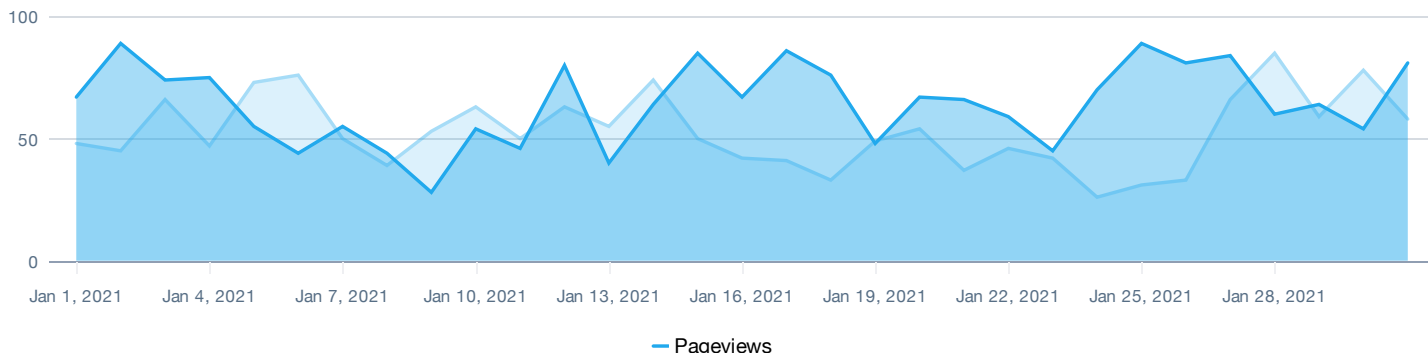

1.28

↑ 1.8%

**BOUNCE RATE**  
HUNEWILL RANCH - ALL WEB SITE DATA

78.6%

↓ -2.7%

**USERS**  
HUNEWILL RANCH - ALL WEB SITE DATA

Jan 1 - 31, 2021 compared to Dec 1 - 31, 2020

**PAGEVIEWS**  
HUNEWILL RANCH - ALL WEB SITE DATA

Jan 1 - 31, 2021 compared to Dec 1 - 31, 2020

**SESSIONS**  
PAST 1 MONTH: HUNEWILL RANCH - ALL WEB SITE DATA

Jan 1 - 31, 2021 compared to Dec 1 - 31, 2020

 **IMPRESSIONS BY DAY**  
WWW.HUNEWILLRANCH.COM/

Jan 1 - 31, 2021 compared to Dec 1 - 31, 2020

 **REFERRERS**  
HUNEWILL RANCH - ALL WEB SITE DATA

Jan 1 - 31, 2021    Dec 1 - 31, 2020

Referrer	Sessions	% new sessions	Users	Pageviews	Pages / session	Avg. session duration	Bounce rate
google	673	87.96%	626	878	1.3	1m 8s	76.37%
	596	82.05%	521	767	1.29	58s	79.53%
	↑ 12.9%	↑ 7.2%	↑ 20.2%	↑ 14.5%	↑ 1.4%	↑ 16.2%	↓ -4.0%
(direct)	468	83.55%	399	554	1.18	40s	86.32%
	369	86.72%	328	429	1.16	35s	87.26%
	↑ 26.8%	↓ -3.7%	↑ 21.6%	↑ 29.1%	↑ 1.8%	↑ 13.3%	↓ -1.1%
duderanch.org	223	91.93%	212	320	1.43	1m 9s	67.71%
	152	88.82%	137	217	1.43	1m 14s	66.45%
	↑ 46.7%	↑ 3.5%	↑ 54.7%	↑ 47.5%	↑ 0.5%	↓ -6.0%	↑ 1.9%
bing	43	86.05%	41	53	1.23	1m 12s	79.07%
	25	68%	20	28	1.12	15s	96%
	↑ 72.0%	↑ 26.5%	↑ 105.0%	↑ 89.3%	↑ 10.0%	↑ 376.1%	↓ -17.6%
duckduckgo	18	61.11%	13	18	1	0s	100%
	6	100%	6	7	1.17	2m 32s	83.33%
	↑ 200.0%	↓ -38.9%	↑ 116.7%	↑ 157.1%	↓ -14.3%	↓ -100.0%	↑ 20.0%
yahoo	18	94.44%	17	22	1.22	1m 28s	77.78%
	11	100%	11	13	1.18	1m 39s	81.82%
	↑ 63.6%	↓ -5.6%	↑ 54.5%	↑ 69.2%	↑ 3.4%	↓ -11.4%	↓ -4.9%
	1,561	87.12%	1,399	1,997	1.28	57s	78.6%
	1,299	84.6%	1,141	1,632	1.26	51s	80.75%
	↑ 20.2%	↑ 3.0%	↑ 22.6%	↑ 22.4%	↑ 1.8%	↑ 11.7%	↓ -2.7%