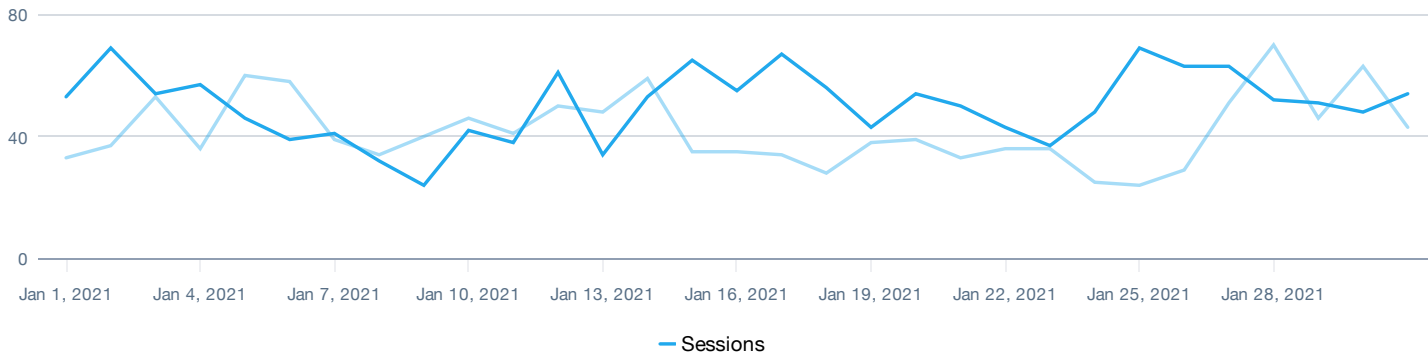

1.28

↑ 1.8%

**BOUNCE RATE**  
HUNEWILL RANCH - ALL WEB SITE DATA

78.6%

↓ -2.7%

**USERS**  
HUNEWILL RANCH - ALL WEB SITE DATA

Jan 1 - 31, 2021 compared to Dec 1 - 31, 2020

**PAGEVIEWS**  
HUNEWILL RANCH - ALL WEB SITE DATA

Jan 1 - 31, 2021 compared to Dec 1 - 31, 2020

**SESSIONS**  
PAST 1 MONTH: HUNEWILL RANCH - ALL WEB SITE DATA

Jan 1 - 31, 2021 compared to Dec 1 - 31, 2020

 **IMPRESSIONS BY DAY**  
WWW.HUNEWILLRANCH.COM/