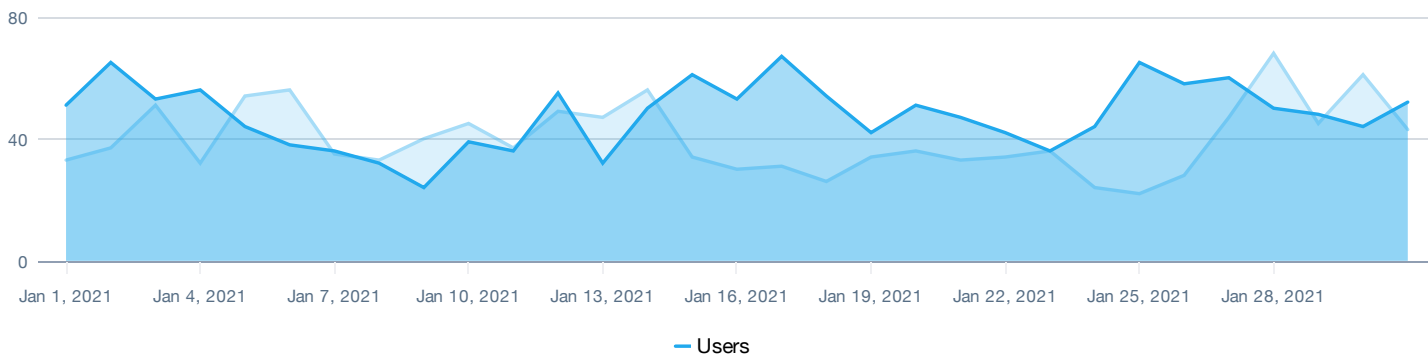

1.28

↑ 1.8%

**BOUNCE RATE**  
HUNEWILL RANCH - ALL WEB SITE DATA

78.6%

↓ -2.7%

**USERS**  
HUNEWILL RANCH - ALL WEB SITE DATA

Jan 1 - 31, 2021 compared to Dec 1 - 31, 2020

**PAGEVIEWS**  
HUNEWILL RANCH - ALL WEB SITE DATA

Jan 1 - 31, 2021 compared to Dec 1 - 31, 2020

**SESSIONS**  
PAST 1 MONTH: HUNEWILL RANCH - ALL WEB SITE DATA

Jan 1 - 31, 2021 compared to Dec 1 - 31, 2020

 **IMPRESSIONS BY DAY**  
WWW.HUNEWILLRANCH.COM/